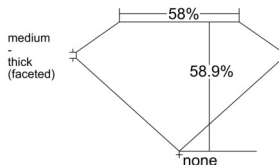

GIA®

FACSIMILE

GIA REPORT 2534113206

Verify this report at GIA.edu

GIA NATURAL DIAMOND DOSSIER®

August 12, 2025
GIA Report Number 2534113206
Shape and Cutting Style ..... Heart Brilliant
Measurements ..... 5.86 x 6.80 x 4.00 mm

GRADING RESULTS

Carat Weight ..... 0.90 carat
Color Grade ..... H
Clarity Grade VS1

ADDITIONAL GRADING INFORMATION

Polish ..... Excellent
Symmetry ..... Excellent
Fluorescence ..... None
Clarity Characteristics..... Crystal, Cloud, Needle, Pinpoint
Inscription(s): GIA 2534113206

PROPORTIONS

Profile not to actual proportions

GRADING SCALES

GIA COLOR SCALE		GIA CLARITY SCALE			
COLORLESS	D	VERY VERY SLIGHTLY INCLUDED	FLAWLESS		
	E		INTERNALLY FLAWLESS		
	F	VERY SLIGHTLY INCLUDED	VVS₁		
	G		VVS₂		
	H		VS₁		
	NEAR COLORLESS	I	SLIGHTLY INCLUDED	VS₂	
		J		SI₁	
		FAINT	K	INCLUDED	SI₂
			L		I₁
			M		I₂
VERT LIGHT			N	INCLUDED	I₃
			O		
			P		
	Q				
LIGHT	R				
	S				
	T				
	U				
	V				
	Z